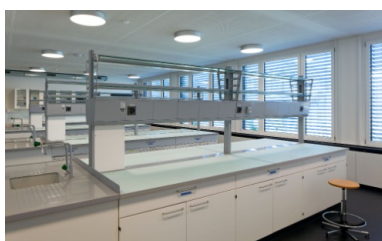

Timber modules for Strickhof centre of excellence

In summer 2021, a two-storey temporary college building was completed on the Grüental site in Wädenswil for students of food technology and horticulture. Strickhof is a centre of excellence for agriculture, food and home economics and now includes a temporary college building with contemporary spaces and modern infrastructure, including an outdoor recreation area and trial garden.

As full-service contractor, we covered all services from client support and preparing tender documents, including project and site management, fire safety, engineering, production and assembly.

The building has a mechanical ventilation system and a photovoltaic installation on the roof to meet the Minergie ECO standard. Fourteen classrooms, two combined labs, a sensor room, group rooms and a common area with food and drink as well as preparation rooms, collections and administrative spaces are all contained in the 108 timber modules.

Light and spacious staff room with outdoor seating area

Large common room with simple, practical furniture

Strickhof temporary college building

Wädenswil, CH

The understated elements of the design concept give the temporary building a modern look.

The temporary buildings for the Strickhof centre of excellence have all the high-quality infrastructure necessary to run the college.

Well-equipped classroom for all agricultural, home economics and food-related subjects