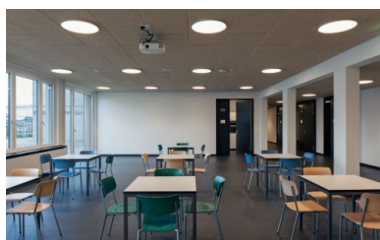

Timber modules for Strickhof centre of excellence

In summer 2021, a two-storey temporary college building was completed on the Grüental site in Wädenswil for students of food technology and horticulture. Strickhof is a centre of excellence for agriculture, food and home economics and now includes a temporary college building with contemporary spaces and modern infrastructure, including an outdoor recreation area and trial garden.

As full-service contractor, we covered all services from client support and preparing tender documents, including project and site management, fire safety, engineering, production and assembly.

The building has a mechanical ventilation system and a photovoltaic installation on the roof to meet the Minergie ECO standard. Fourteen classrooms, two combined labs, a sensor room, group rooms and a common area with food and drink as well as preparation rooms, collections and administrative spaces are all contained in the 108 timber modules.

Light and spacious staff room with outdoor seating area

Large common room with simple, practical furniture

Strickhof temporary college building

Wädenswil, CH

The understated elements of the design concept give the temporary building a modern look.

The temporary buildings for the Strickhof centre of excellence have all the high-quality infrastructure necessary to run the college.

Well-equipped classroom for all agricultural, home economics and food-related subjects