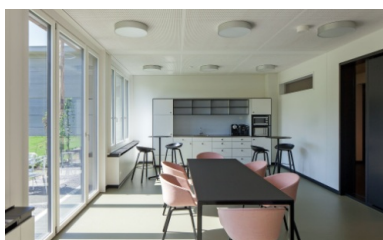

Timber modules for Strickhof centre of excellence

In summer 2021, a two-storey temporary college building was completed on the Grüental site in Wädenswil for students of food technology and horticulture. Strickhof is a centre of excellence for agriculture, food and home economics and now includes a temporary college building with contemporary spaces and modern infrastructure, including an outdoor recreation area and trial garden.

As full-service contractor, we covered all services from client support and preparing tender documents, including project and site management, fire safety, engineering, production and assembly.

The building has a mechanical ventilation system and a photovoltaic installation on the roof to meet the Minergie ECO standard. Fourteen classrooms, two combined labs, a sensor room, group rooms and a common area with food and drink as well as preparation rooms, collections and administrative spaces are all contained in the 108 timber modules.

Light and spacious staff room with outdoor seating area

Large common room with simple, practical furniture

Strickhof temporary college building

Wädenswil, CH

The understated elements of the design concept give the temporary building a modern look.

The temporary buildings for the Strickhof centre of excellence have all the high-quality infrastructure necessary to run the college.

Well-equipped classroom for all agricultural, home economics and food-related subjects